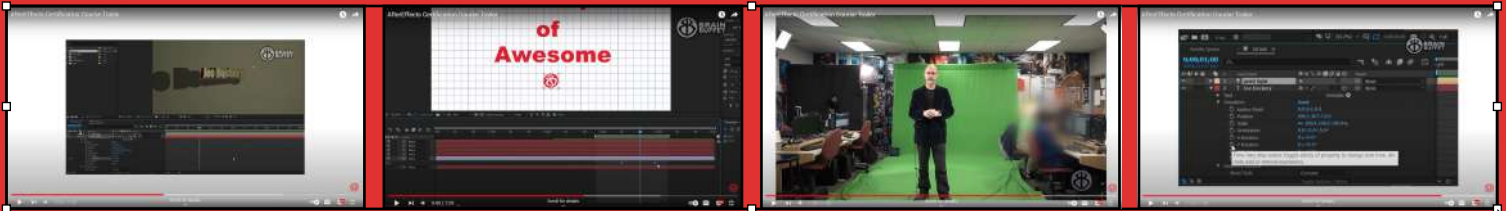

MODULES

13

ESTIMATED COURSE DURATION

44 hours

LESSON VIDEO RUNTIME

7 hours

MAIN INGREDIENTS

- Module 1: Introduction
- Module 2: Getting Started
- Module 3: Company Slogan
- Module 4: Mountain Outfitters
- Module 5: Mount Baker Commercial
- Module 6: Cool Credits
- Module 7: Travel Map
- Module 8: 3D Effects
- Module 9: Tracking and Time Remapping
- Module 10: DJ Project
- Module 11: Sounds Awesome!
- Module 12: DVD Menu
- Module 13: Review